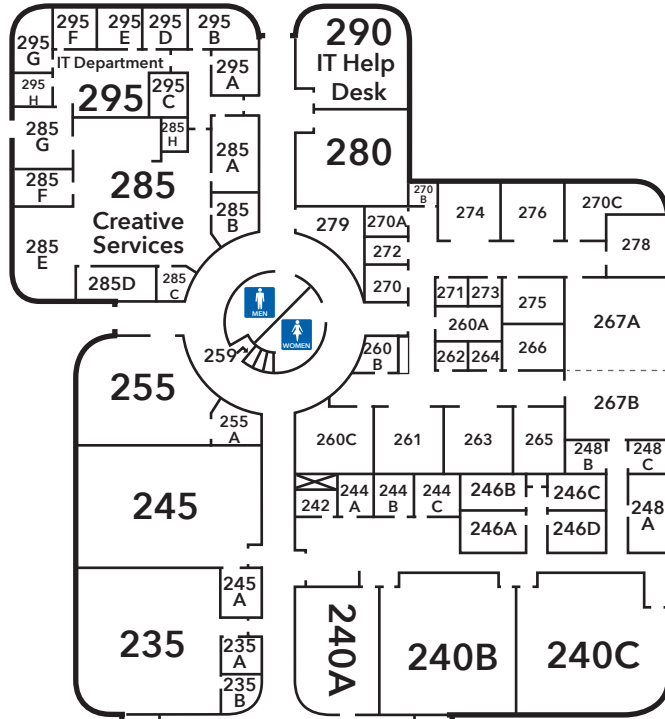

WILLIAM A. ROBERTSON TECHNICAL BUILDING

(Building 2)

Parking